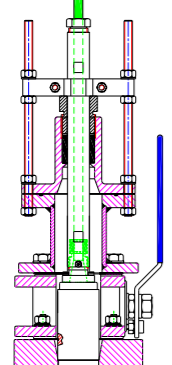

## SY-EML224SB-SA SKIPPER EML224 Single hull 60mm Gate valve version

DISPLAY

EML 224 Electromagnetic  
Speed Log

EML224N-SA  
Dual Axis  
Display

Option

Repeaters/Remote dimmer

ENIR300PD-SA CD401LR-SA CD401MR-SB IR30DIM

ELECTRONIC  
UNIT/  
TRANS-  
CEIVER

JB60N2-SA  
Electronic Unit

SKIPPER Electronics AS

www.skipper.no  
Tel. +47 23 30 22 70  
Fax. +47 23 30 22 71  
sales@skipper.no

SENSOR

EML224SG-SD  
Log Sensor for  
60 mm  
Sea Valve

SB-60-SA  
60 mm Sea  
Valve Single  
bottom Ball  
Valve

BOTTOM  
PARTS